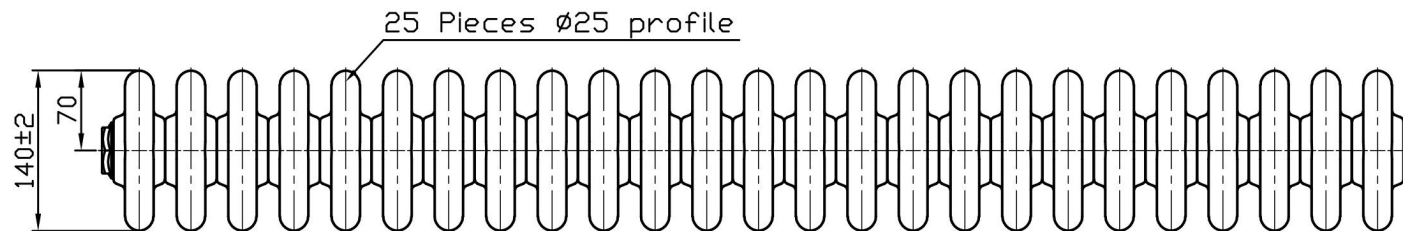

Imperia 4 Column Horizontal 300 x 1145mm. Painted

Technical Drawing

Unit: mm

Eastbrook

Eastbrook Road, Gloucester GL4 3DB

Technical Helpline : 01452 317890

Mon - Fri / 8am - 5pm

Email : technical@eastbrookco.com