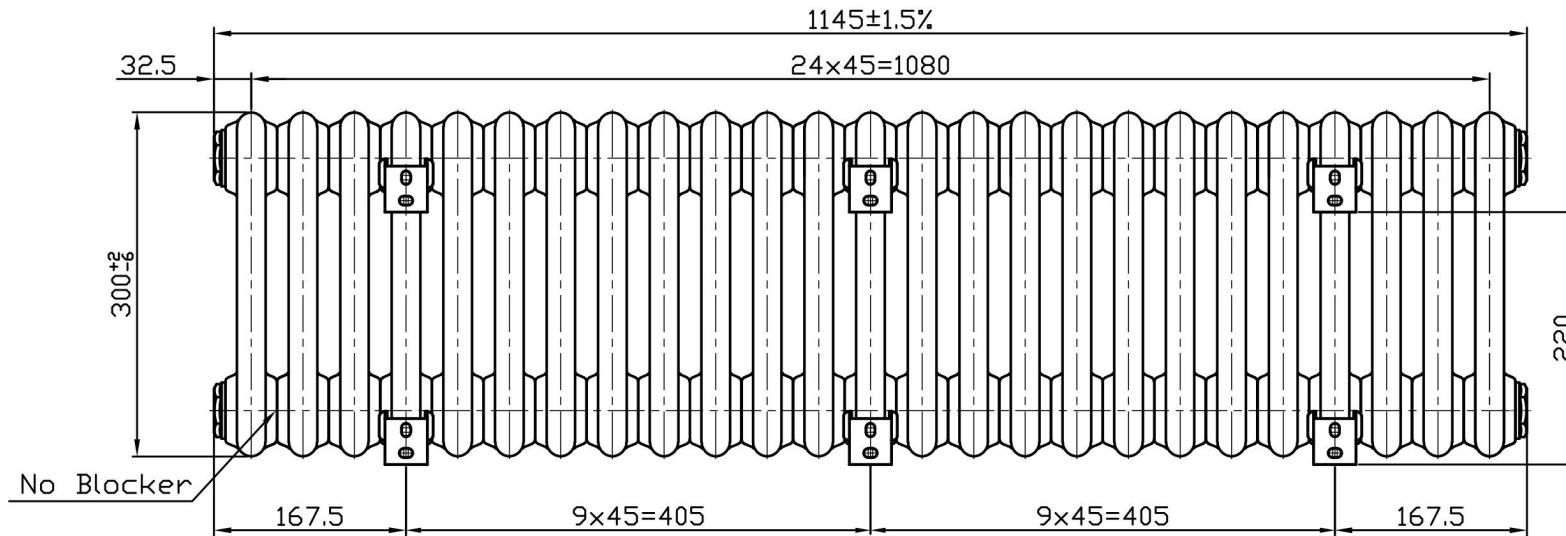

Imperia 4 Column Horizontal 300 x 1145mm. Painted

Technical Drawing

Unit: mm

Eastbrook

Eastbrook Road, Gloucester GL4 3DB

Technical Helpline : 01452 317890

Mon - Fri / 8am - 5pm

Email : technical@eastbrookco.com