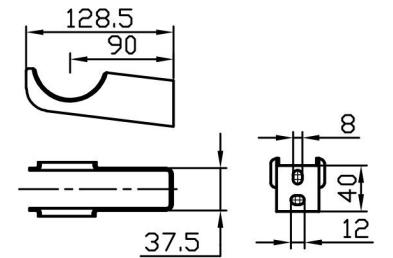

Imperia 4 Column Horizontal 300 x 1145mm. Painted

Technical Drawing

Unit: mm

Eastbrook

Eastbrook Road, Gloucester GL4 3DB

Technical Helpline : 01452 317890

Mon - Fri / 8am - 5pm

Email : technical@eastbrookco.com